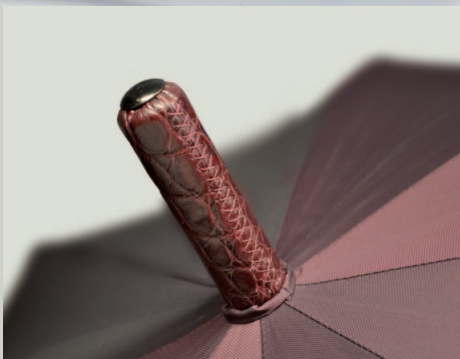

UMoI20

UMoI02

Mini ombrello automatico in poliestere
con manico in malacca

*Automatic mini umbrella in polyester
with handle in rattan*

MAENI

UMOIOO

Ombrelli in poliestere con manico
rivestito in struzzo o cocodrillo

*Umbrellas in polyester with
handle covered in ostrich or crocodile*

MAENI

UMOI24

Ombrello in poliestere foderato di seta
con manico ricoperto in cocodrillo

*Umbrella in polyester lined in silk
with handle covered in crocodile*