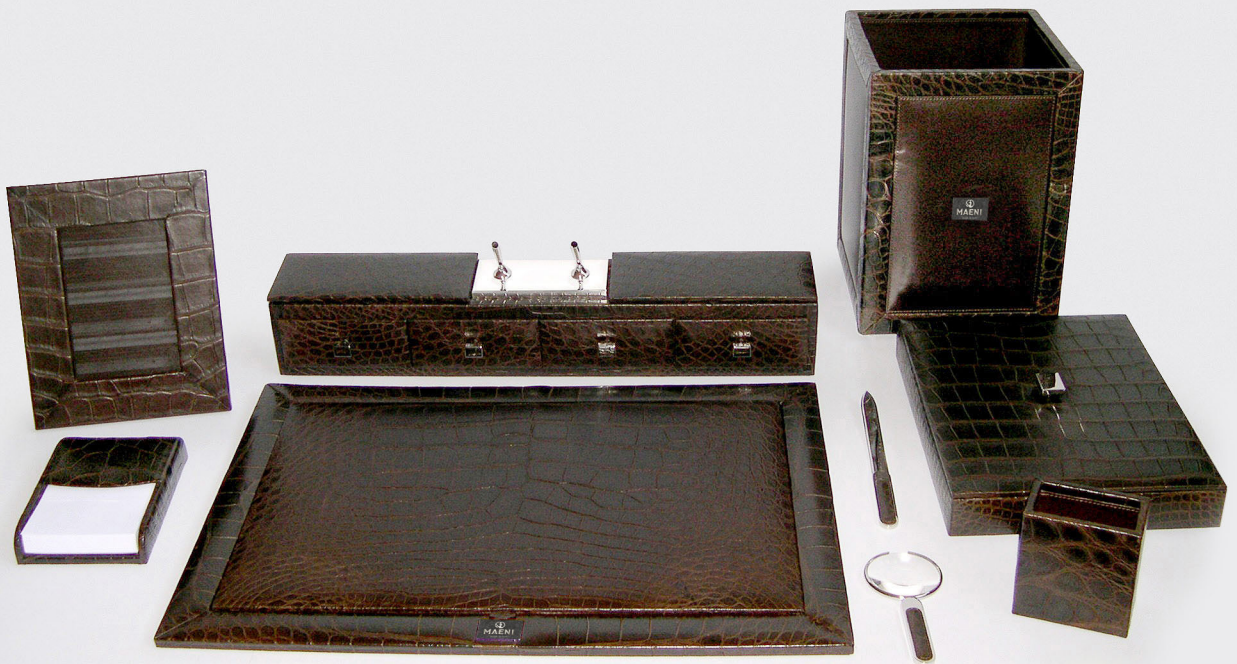

ARo432

Set scrivania in
coccodrillo lucido

*Desk set in
shining crocodile*